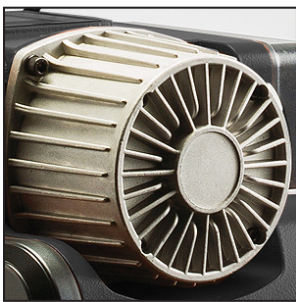

## 7-ROLL VARIABLE SPEED POWER FEEDER FOR SHORT STOCK FEEDING

DC Brushless Servo Motor

Inclinable Feeding Adjustment Indicator

Inclined Feeding

Optional Detachable Inner Roller Prevents Possible Blade Damage to the Work Piece