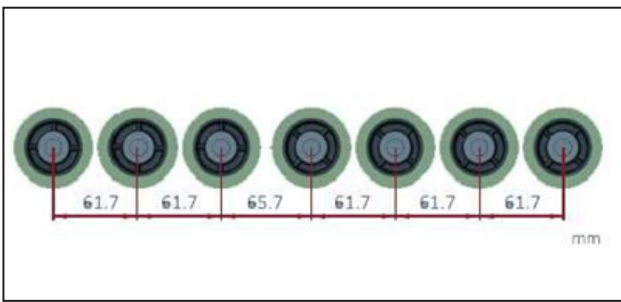

## 7-ROLL VARIABLE SPEED POWER FEEDER FOR SHORT STOCK FEEDING

DC Brushless Servo Motor

Inclinable Feeding Adjustment Indicator

Inclined Feeding

Optional Detachable Inner Roller Prevents Possible Blade Damage to the Work Piece

### SPECIFICATIONS

Voltage	100-120V / 1 Phase 200-240V / 1 or 3 Phase
Roller Size	Ø60 x 60 mm (Ø2.36" x 2.36")
Roller	7
Feeding Speed	2 - 26 M/min (7 - 86 FPM)
Max. Power Output	500 W
Horse Power	2/3 HP
Packing Size	Body: 630 x 350 x 310 mm (24.8" x 13.8" x 12.2") Stand: 758 x 315 x 285 mm (29.8" x 12.4" x 11.2")
Machine Weight	24 kg (53 lbs) 30 kg (66 lbs)
Shipping Weight	26 kg (57 lbs) 32 kg (72 lbs)